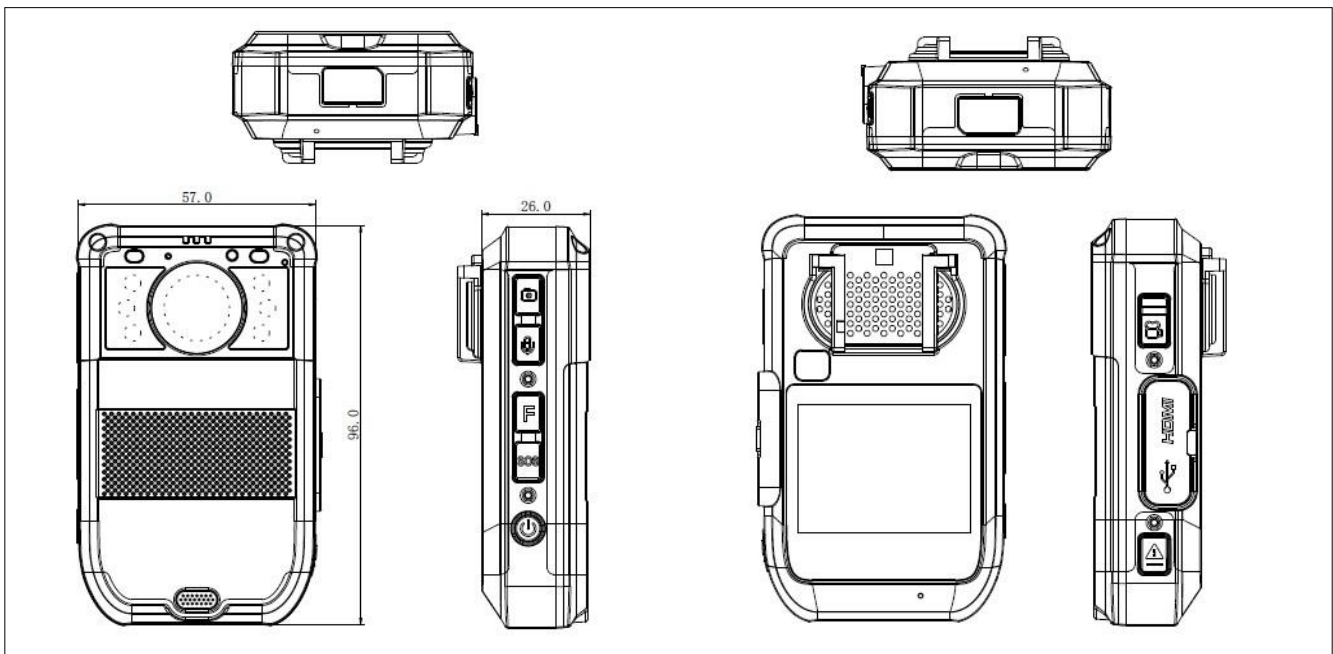

Main Features

- 1080P full HD recording
- Support built-in 4G for live video transmission
- Support built-in WIFI
- Support built-in GPS module
- Support two-way audio communication
- 2.0 inch touch screen supported
- IP 66 waterproof grade
- Replaceable lithium battery
- Android system supported

Specification

	Model No.	BWC-R1
Main Function	Chip-set	MTK platform
	Lens& Sensor	8M CMOS sensor, 120 degree wide-angle
	Screen	2.0 inch color touch screen
	Playback	Support video, audio, picture local playback, support forward and back playback mode.
	Storage	Up to 128GB (not user upgradable)
	Digital zoom	Support 4X digital zoom
	Video	Resolution
Compression		MP4 Format
Video clip		5min, 10min, 15min configurable.
Pre-recording		Up to 30 seconds.
Post-recording		5s to 60s
Snapshot	Picture	32 Mega interpolation maximum
	Picture format	JPEG
Night Vision	Distance	Up to 10 Meters
	IR switch	Auto or manual
Power	Battery	2700mAh

	Working hours	1080P continuous working 6 hours
	Charging time	About 5 Hours
Structure	Weight	160g
	Dimension	96x57x26 (mm)
	Drop resistance	2 meters
	IP grade	IP66
Others	4G network	LTE-TDD: B38/39/40/41, LTE-FDD: B1/3
	Built-in WIFI	802.11 a/b/g/n
	Built-in GPS	GPS/GLONASS
	Bluetooth	BT4.0
Quality	Certification	CE , FCC, RoHS

Structure dimension

Standard accessories

Accessories	Description	Quantity	Accessories	Description	Quantity
	Recharger	1pcs		USB cable	1pcs
	Big Clip	1pcS		CD with manual	1pcs